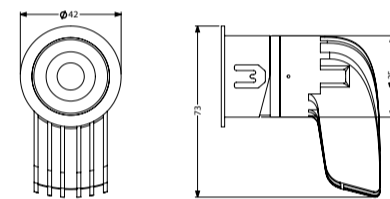

L70 @50,000h

Aluminium Die-cast

Types

Recessed

Single Line Diagram

Recessed

ORCA 7

ORCA 12

Product Order Code	System Power	Dimensions
4057- 1	7W	Cutout Dia = 35mm Outer Dia = 42mm H = 73mm
4057- 2	12W	Cutout Dia = 45mm Outer Dia = 52mm H = 80mm
4057- 3	12W	Cutout Dia = 45mm Outer Dia = 72mm H = 80mm