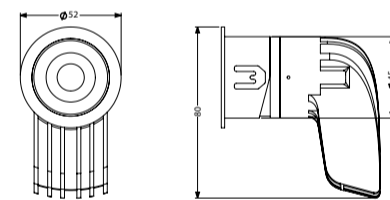

L70 @50,000h

Aluminium Die-cast

Types

Recessed

Single Line Diagram

Recessed

ORCA 7

ORCA 12

Product Order Code	System Power	Dimensions
4057- 1	7W	Cutout Dia = 35mm Outer Dia = 42mm H = 73mm
4057- 2	12W	Cutout Dia = 45mm Outer Dia = 52mm H = 80mm
4057- 3	12W	Cutout Dia = 45mm Outer Dia = 72mm H = 80mm