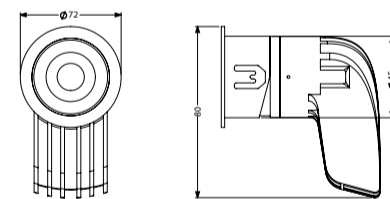

ORCA 12

Colours

Light Distribution

Direct